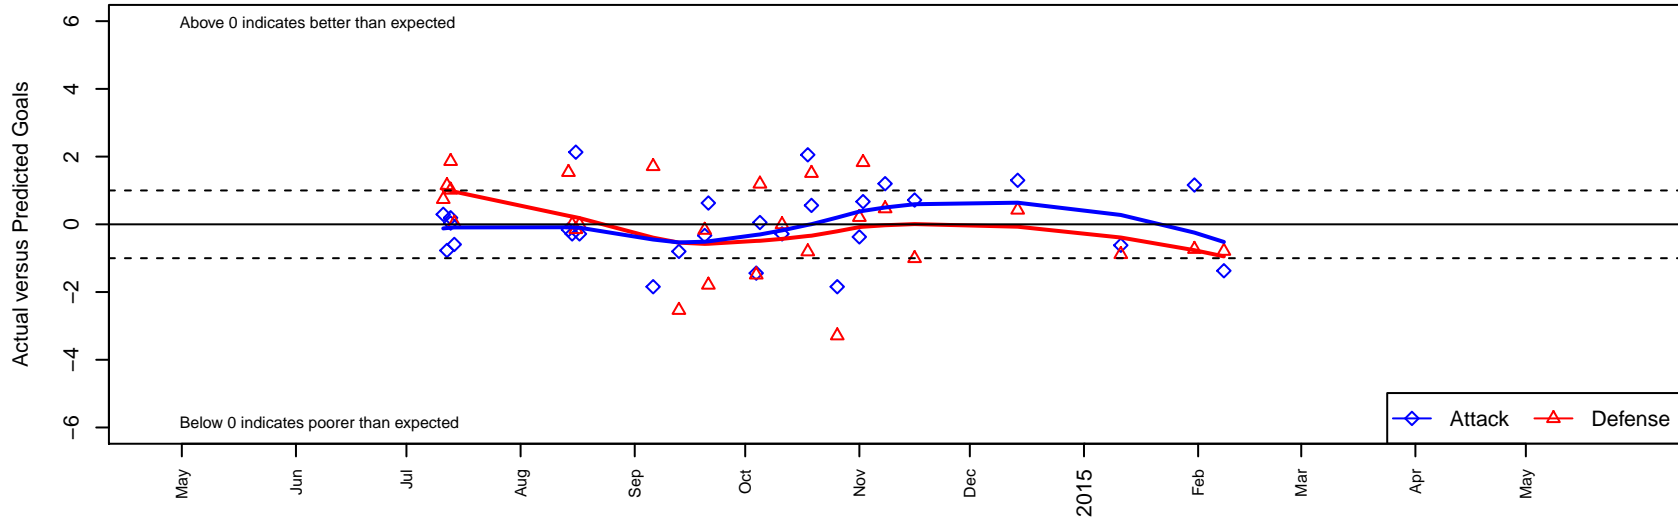

Highline Premier Blue B99

Highline Premier FC
 Burien, WA
 B99 total strength=1492
 attack=18.11 defense=6.71
 fall league = PSPL Premier U15, PSPL Classic

alt names used:
 HIGHLINE PREMIER FC B99 BLUE (WA)
 HIGHLINE PREMIER FC B99 BLUE (WA)
 Highline Premier FC B99 Blue
 Highline Premier FC B99 Blue
 HPFC HIGHLINE PREMIER FC B99 BLUE (W)

Venues played:
 2013 WYS Championship B99
 2014 Nike Crossfire Challenge Silver U15
 2014 Bigfoot Gold U15
 2014 PSPL Premier U15
 2014 PSPL Classic–WSPL U15
 2014 WA Cup U15 Gold U15

Highline Premier Blue B99
 Dots are actual minus expected GF (blue circles) and GA (red triangles).
 Blue line is smoothed change in attack strength. Red is smoothed change in defense strength.

**attack and defense variance (black dot)
relative to other teams
and top 10 in region**

**attack and defense rating
relative to others at age
and all opponents in last 13 months**

Performance relative to 13 month average