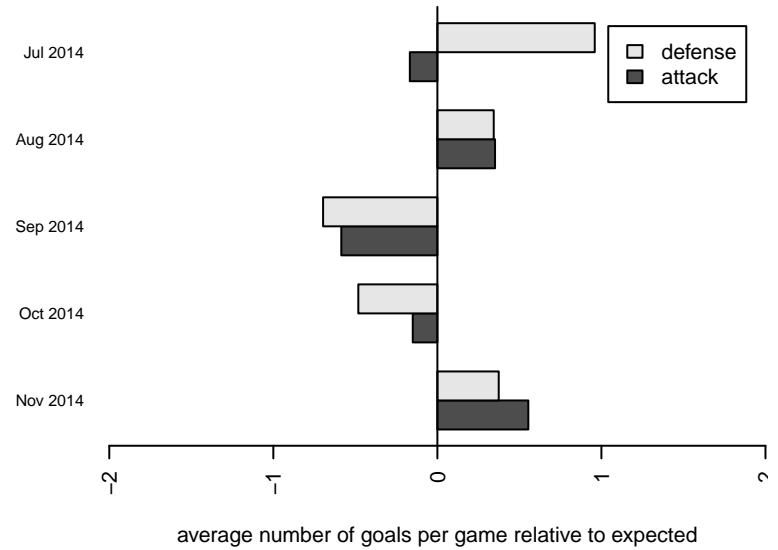

Performance relative to 13 month average