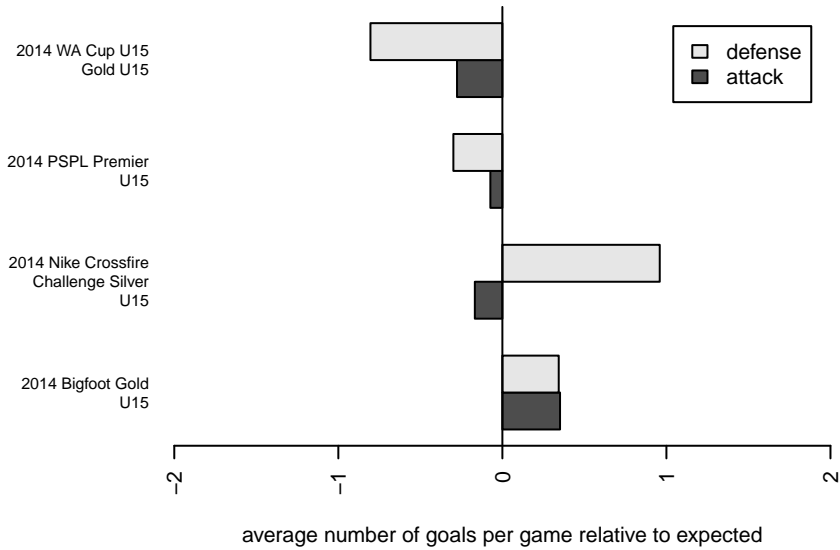

Venues played:
 2013 WYS Championship B99
 2014 Nike Crossfire Challenge Silver U15
 2014 Bigfoot Gold U15
 2014 PSPL Premier U15
 2014 PSPL Classic–WSPL U15
 2014 WA Cup U15 Gold U15

Highline Premier Blue B99
 Dots are actual minus expected GF (blue circles) and GA (red triangles).
 Blue line is smoothed change in attack strength. Red is smoothed change in defense strength.

**attack and defense variance (black dot)
relative to other teams
and top 10 in region**

**attack and defense rating
relative to others at age
and all opponents in last 13 months**

Performance relative to 13 month average