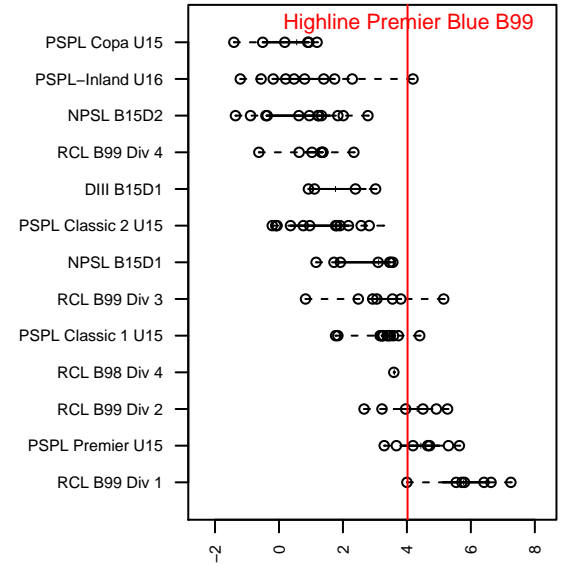

Highline Premier Blue B99

Highline Premier FC
 Burien, WA
 B99 total strength=1492
 attack=18.11 defense=6.71
 fall league = PSPL Premier U15, PSPL Classic

alt names used:
 HIGHLINE PREMIER FC B99 BLUE (WA)
 HIGHLINE PREMIER FC B99 BLUE (WA)
 Highline Premier FC B99 Blue
 Highline Premier FC B99 Blue
 HPFC HIGHLINE PREMIER FC B99 BLUE (W)

Venues played:
 2013 WYS Championship B99
 2014 Nike Crossfire Challenge Silver U15
 2014 Bigfoot Gold U15
 2014 PSPL Premier U15
 2014 PSPL Classic–WSPL U15
 2014 WA Cup U15 Gold U15

Highline Premier Blue B99
 Dots are actual minus expected GF (blue circles) and GA (red triangles).
 Blue line is smoothed change in attack strength. Red is smoothed change in defense strength.

**attack and defense variance (black dot)
relative to other teams
and top 10 in region**

**attack and defense rating
relative to others at age
and all opponents in last 13 months**

Performance relative to 13 month average